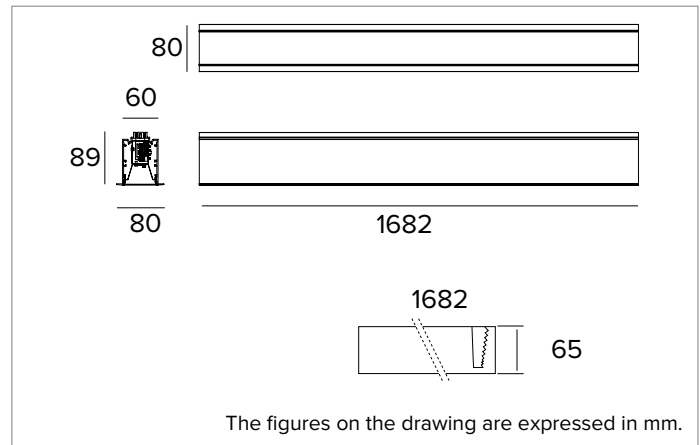

SOURCE

LED Engine made of linear LED boards Ra90. Tunable White version available on request.

Energy efficiency class: E

Nominal power: 36W

Nominal flux: 4392lm

Colour rendering index: 90

Rf: 89.8

Rg: 98.7

CCT nominal: 4000K

Lifetime (L80/B10): >50000h tq +25°C

ILLUMINOTECHNICAL CHARACTERISTICS

Wall Washer - Optical system composed of a highly reflective polished aluminium reflector, a PMMA cylindrical lens, a holographic filter and transparent polycarbonate cover.

Emission: DOWN WW

Optical efficiency: 79%

Fixture flux: 3457lm

Luminous efficacy: 86lm/W

Photobiological safety: Compliant with RG1 low risk group

MECHANICAL CHARACTERISTICS

White painted extruded aluminium body, available in four different lengths. Magnetic installation system to mount the light unit into the housing complete with an anti-fall safety cable.

Colour and finish: Plaster white

Dimensions: L=1682mm

Weight: 5Kg

Version: LINEAR

Degree of protection: IP20

ELECTRICAL CHARACTERISTICS

Integrated electronic ON-OFF power supply. Complete with electrical cables to guarantee feeding continuity (max 2kW). Emergency Pack available on request. Luminaire compliant with EN 60598-2-22 for power supply from a centralised emergency system CPSS (Central Power Supply System), not incorporated in the luminaire - high risk areas excluded. The default power and flux are 100% in AC and 100% in DC.

Fixture Power: 40W

Power supply: 220-240Vac 50/60Hz

Insulation Class: CLASS 1

Type of driver / Control: ON-OFF

Driver included: YES

Class F: YES

SAFE FLICKER: PstLM=<1 and SVM=<0.4 (IEC TR 61547-1 and IEC TR 63158), to ensure a more comfortable and safe light

Ambient temperature: 0°C / +25°C

INSTALLATION

For linear configurations complete with a special connector to attach to the power supply. To be completed with end caps.

NOTES

110-277Vac version available on request.

REGULATIONS AND CERTIFICATIONS

ENEC.

WARRANTY

5 years.

WARNING

Luminaire designed for disposal/recycling at end-of-life. Replaceable (LED only) light source by a professional. Replaceable control gear by a professional.

Due to the technological evolution of the electronic components, the data provided may be updated, and as such, confirmation must be requested during the order process.

Luminous flux and power supply have +/-10% tolerances with respect to the indicated value. tq +25°C (CIE 121).

We reserve the right to make technical changes.

Targetti Sankey S.r.l.
Via Pratese, 164
50145 Firenze - Italy
Tel: +39 055 37911
targetti.com
targetti@targetti.com

CCIAA Firenze
Share Capital:
€ 500.000,00
VAT N. (IT):
01537660480
R.E.A: FI-275656

TARGETTI